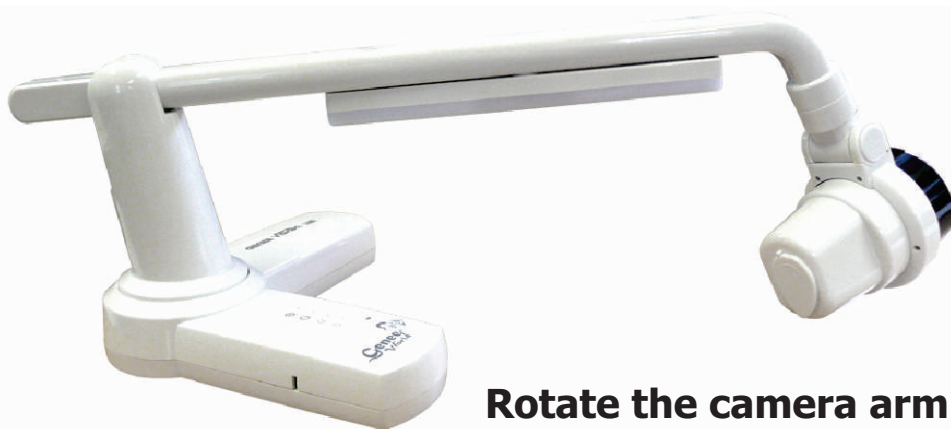

## *"An Ideal Budget Solution to channel the living world into your class room"*

This visual presenter presentation box with its built in light and digital camera delivers exceptional image and text clarity. It allows the negatives of a photo to be viewed as positives. Ideal for professionals such as doctors, medical students or scientists who may require developed photos whilst working in a clinic, hospital or science lab.

### Specification

● Pick up device	CMOS colour sensor
● Zoom	4x Optical, 10x Digital, 40x Total
● Camera	1/3" Pro CMOS
● Pixels	2000000
● RGB Output Resolution	XGA/SXGA
● Focus	Auto/Manual
● Video/Image Capture Software	Included
● Carry Case	N/A
● Freeze	Yes
● Saved Image	16
● Saved Image Preview	4x4 Thumbnails
● Split Screen	Yes
● Mirror	Yes
● Title	No
● Dynamic/Static	No
● Image/Text enhancement	Yes
● Motorised Scroll	No
● Colour/Black & White	Yes
● Positive/Negative image	Yes
● Projector Output	Yes
● Laptop/PC	1x USB
● RS232 visualiser/projector control	No
● Video Out	No
● Audio	No
● Microphone input	No
● Compatability	Windows, RM Networks/CC4

**Rotate the camera arm to capture images from different angles**

- **Now with USB!**
- **Auto focusing**
- **4x optical zoom, 10x digital zoom, 40x Total**
- **Turn negative images into colour instantly**
- **Ideal for sharing work and show and tell**
- **2 mega pixel camera**