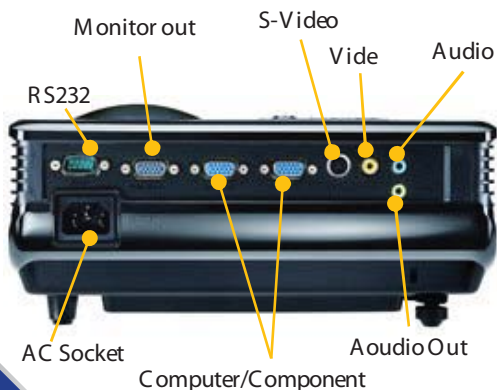

Projection System	DLP® technology by Texas Instruments®	
Native Resolution	SVGA (800 x 600)	
Brightness	2500 ANSI lumens	
Contrast Ratio	2600:1 (Full on/Full off)	
Keystone	Manual Vertical ±40°	
Aspect Ratio	4:3 Native, 16:9 Selectable	
Color	Full 16.7 million color palette	
Lens	F=2.55 - 2.65, f=20.95 - 23.0 mm	
Zoom Ratio	Manual Zoom, 1.10:1	
Image Size (Diagonal)	24" to 300"	
Throw Ratio	1.86 - 2.04 (53"@2M)	
Lamp	220W, 2000/3000 hours (Normal/Economic mode)	
Computer Compatibility	VGA(640 x 480) to UXGA(1600 x 1200)	
HDTV Compatibility	480i, 480p, 576i, 576p, 720p, 1080i, 1080p	
Video Compatibility	NTSC, PAL, SECAM	
Horizontal Frequency	31-82 kHz	
Vertical Scan Rate	48-85 Hz	
Input Terminals	PC	Analog RGB: D-sub 15 pin x 2
	A/V	Component Video: D-sub 15 pin x 2 (Shared with Analog RGB connector)
		S-Video: Mini Din 4 pin x 1
		Composite Video: RCA x 1
Audio	Stereo Mini Jack x 1	
Output Terminals	PC	D-sub 15 pin x 1
	Audio	Variable Audio Out : Stereo Mini Jack x 1 2W Speaker x 1
Control Terminal	Serial Connector : RS232 9 pin x 1	
Dimensions(W x H x D)	10 x 3.5 x 8.4 inch (255 x 90 x 214 mm)	
Weight	4.8 lbs (2.2 kg)	
Power Supply	100 to 240 VAC, 50/60 Hz	
Power Consumption	275W, Standby < 1W	
Audible Noise	32/26 dB (Normal/Economic mode)	
On-Screen Display Languages	Bulgarian/ Croatian/ Czech/ Danish/ Dutch/ English/ Finnish/ French/ German/ Hungarian/ Italian/ Japanese/ Korean/ Norwegian/ Polish/ Portuguese/ Romanian/ Russian/ Simplified Chinese/Spanish/ Swedish/ Turkish/ Thai/ Traditional Chinese (24 Languages)	
Picture Modes	Dynamic Mode	Presentation Mode
	sRGB Mode	Cinema Mode
Functions	User 1 Mode	User 2 Mode
	BrilliantColor™	Quick Auto Search
	Closed Captioning	Wall Color Correction
	3D Color Management	Blank
	Resolution Reminder	Panel Key Lock
	Digital Zoom (x2)	Auto Off
	Freeze	Security Password
	HDTV compatible	"Q?" Hot Key for FAQ
Accessories (Standard)	High altitude mode	Auto Adjustment Hot Key
	Quick Start Guide	VGA Cable
Accessories (Optional)	Manual CD	Power Cord
	Remote Control w/battery	
	Presentation Plus	Spare Lamp Kit
	RS232 Cable	Soft Carry Case