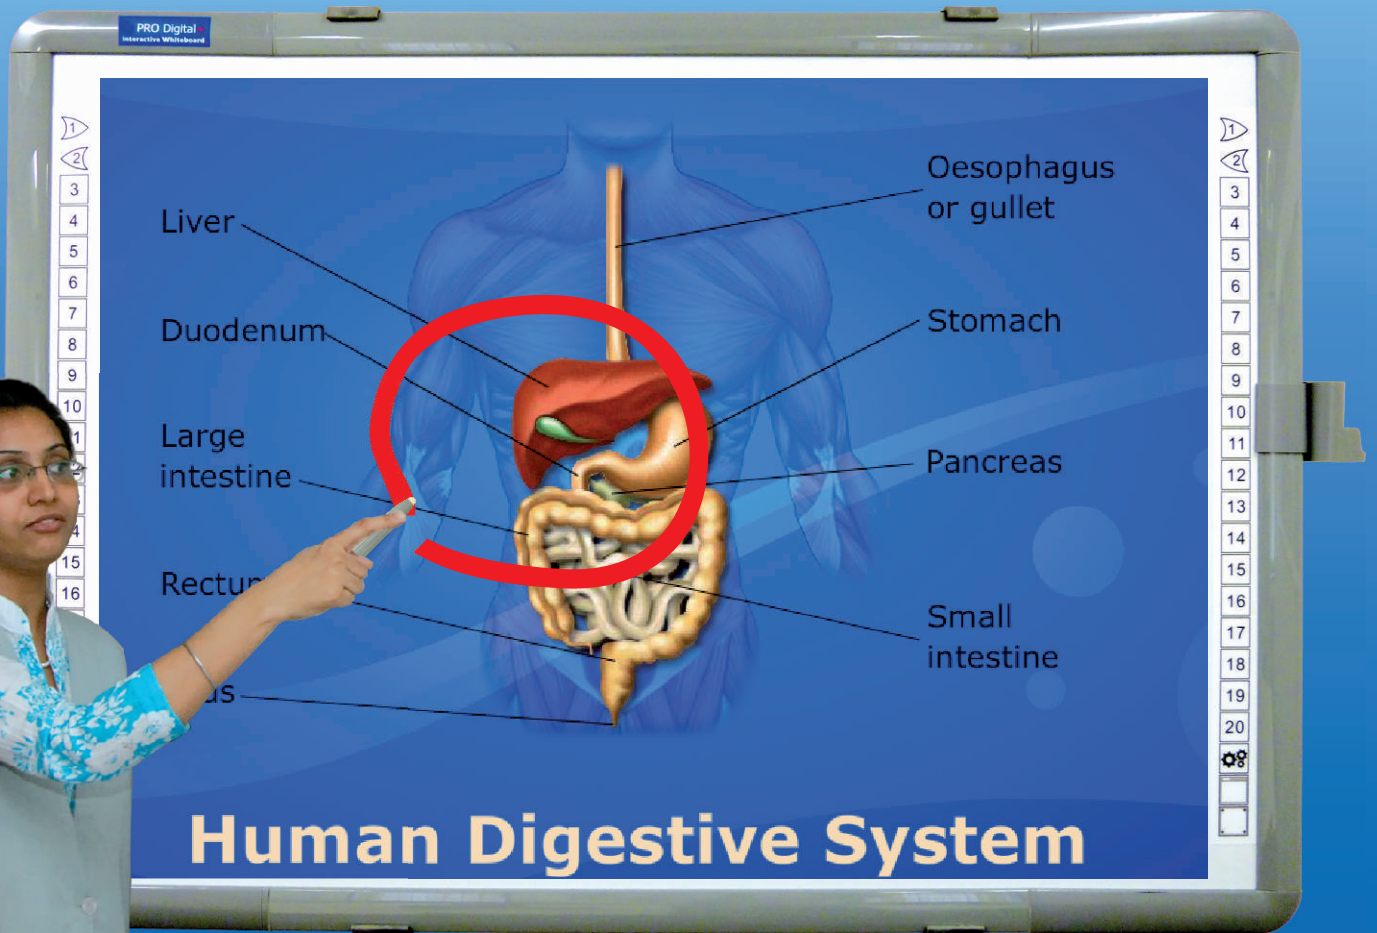

# Genee Pro Digital Board

The PRO Digital+ interactive whiteboard is durable and has a strong surface which can withstand all the rigours of use. You can also use this board as a standard whiteboard. The PRO Digital+ has interactive soft key shortcut buttons, and is easy to use, even for novice users. The PRO Digital+ comes with 2 wireless pens, wall mounting parts, USB extended cable and optional stand and eraser.

## Soft Key short cuts!

The Pro Digital+ has soft keys on either side which can be easily programmed for regular displays used by the teacher.

## KEY FEATURES

- 2 users can easily use the screen at same time. No need to divide the screen.
- 2 pens!
- 20 shortcut keys
- Available at 40", 48", 64" and 78" sizes
- Easy to use software
- Compatible with any leading software
- Stand available
- Supports Gesture technology
- Hard, scratch proof surface