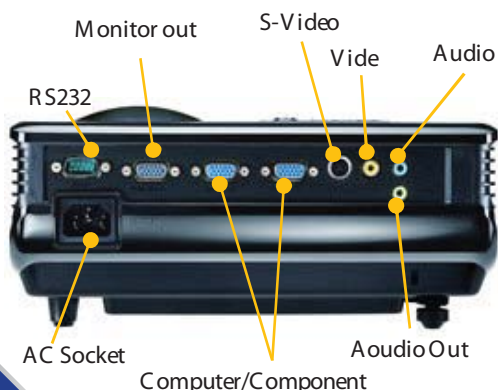

Projection System	DLP® technology by Texas Instruments®	
Native Resolution	SVGA (800 x 600)	
Brightness	2500 ANSI lumens	
Contrast Ratio	2600:1 (Full on/Full off)	
Keystone	Manual Vertical ±40°	
Aspect Ratio	4:3 Native, 16:9 Selectable	
Color	Full 16.7 million color palette	
Lens	F=2.55 - 2.65, f=20.95 - 23.0 mm	
Zoom Ratio	Manual Zoom, 1.10:1	
Image Size (Diagonal)	24" to 300"	
Throw Ratio	1.86 - 2.04 (53"@2M)	
Lamp	220W, 2000/3000 hours (Normal/Economic mode)	
Computer Compatibility	VGA(640 x 480) to UXGA(1600 x 1200)	
HDTV Compatibility	480i, 480p, 576i, 576p, 720p, 1080i, 1080p	
Video Compatibility	NTSC, PAL, SECAM	
Horizontal Frequency	31-82 kHz	
Vertical Scan Rate	48-85 Hz	
Input Terminals	PC	Analog RGB: D-sub 15 pin x 2
	A/V	Component Video: D-sub 15 pin x 2 (Shared with Analog RGB connector)
		S-Video: Mini Din 4 pin x 1
		Composite Video: RCA x 1
Audio	Stereo Mini Jack x 1	
Output Terminals	PC	D-sub 15 pin x 1
	Audio	Variable Audio Out : Stereo Mini Jack x 1 2W Speaker x 1
Control Terminal	Serial Connector : RS232 9 pin x 1	
Dimensions(W x H x D)	10 x 3.5 x 8.4 inch (255 x 90 x 214 mm)	
Weight	4.8 lbs (2.2 kg)	
Power Supply	100 to 240 VAC, 50/60 Hz	
Power Consumption	275W, Standby < 1W	
Audible Noise	32/26 dB (Normal/Economic mode)	
On-Screen Display Languages	Bulgarian/ Croatian/ Czech/ Danish/ Dutch/ English/ Finnish/ French/ German/ Hungarian/ Italian/ Japanese/ Korean/ Norwegian/ Polish/ Portuguese/ Romanian/ Russian/ Simplified Chinese/Spanish/ Swedish/ Turkish/ Thai/ Traditional Chinese (24 Languages)	
Picture Modes	Dynamic Mode	Presentation Mode
	sRGB Mode	Cinema Mode
Functions	User 1 Mode	User 2 Mode
	BrilliantColor™	Quick Auto Search
	Closed Captioning	Wall Color Correction
	3D Color Management	Blank
	Resolution Reminder	Panel Key Lock
	Digital Zoom (x2)	Auto Off
	Freeze	Security Password
	HDTV compatible	"Q?" Hot Key for FAQ
Accessories (Standard)	High altitude mode	Auto Adjustment Hot Key
	Quick Start Guide	VGA Cable
Accessories (Optional)	Manual CD	Power Cord
	Remote Control w/battery	
	Presentation Plus	Spare Lamp Kit
	RS232 Cable	Soft Carry Case