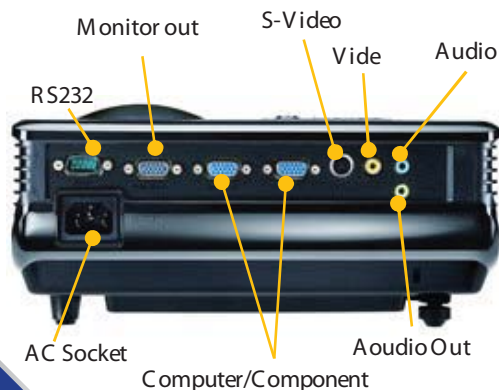

Projection System	DLP® technology by Texas Instruments®	
Native Resolution	SVGA (800 x 600)	
Brightness	2500 ANSI lumens	
Contrast Ratio	2600:1 (Full on/Full off)	
Keystone	Manual Vertical ±40°	
Aspect Ratio	4:3 Native, 16:9 Selectable	
Color	Full 16.7 million color palette	
Lens	F=2.55 - 2.65, f=20.95 - 23.0 mm	
Zoom Ratio	Manual Zoom, 1.10:1	
Image Size (Diagonal)	24" to 300"	
Throw Ratio	1.86 - 2.04 (53"@2M)	
Lamp	220W, 2000/3000 hours (Normal/Economic mode)	
Computer Compatibility	VGA(640 x 480) to UXGA(1600 x 1200)	
HDTV Compatibility	480i, 480p, 576i, 576p, 720p, 1080i, 1080p	
Video Compatibility	NTSC, PAL, SECAM	
Horizontal Frequency	31-82 kHz	
Vertical Scan Rate	48-85 Hz	
Input Terminals	PC	Analog RGB: D-sub 15 pin x 2
	A/V	Component Video: D-sub 15 pin x 2 (Shared with Analog RGB connector)
		S-Video: Mini Din 4 pin x 1
		Composite Video: RCA x 1
Audio	Stereo Mini Jack x 1	
Output Terminals	PC	D-sub 15 pin x 1
	Audio	Variable Audio Out : Stereo Mini Jack x 1 2W Speaker x 1
Control Terminal	Serial Connector : RS232 9 pin x 1	
Dimensions(W x H x D)	10 x 3.5 x 8.4 inch (255 x 90 x 214 mm)	
Weight	4.8 lbs (2.2 kg)	
Power Supply	100 to 240 VAC, 50/60 Hz	
Power Consumption	275W, Standby < 1W	
Audible Noise	32/26 dB (Normal/Economic mode)	
On-Screen Display Languages	Bulgarian/ Croatian/ Czech/ Danish/ Dutch/ English/ Finnish/ French/ German/ Hungarian/ Italian/ Japanese/ Korean/ Norwegian/ Polish/ Portuguese/ Romanian/ Russian/ Simplified Chinese/Spanish/ Swedish/ Turkish/ Thai/ Traditional Chinese (24 Languages)	
Picture Modes	Dynamic Mode	Presentation Mode
	sRGB Mode	Cinema Mode
Functions	User 1 Mode	User 2 Mode
	BrilliantColor™	Quick Auto Search
	Closed Captioning	Wall Color Correction
	3D Color Management	Blank
	Resolution Reminder	Panel Key Lock
	Digital Zoom (x2)	Auto Off
	Freeze	Security Password
	HDTV compatible	"Q?" Hot Key for FAQ
High altitude mode	Auto Adjustment Hot Key	
Accessories (Standard)	Quick Start Guide	VGA Cable
	Manual CD	Power Cord
Accessories (Optional)	Remote Control w/battery	
	Presentation Plus	Spare Lamp Kit
	RS232 Cable	Soft Carry Case