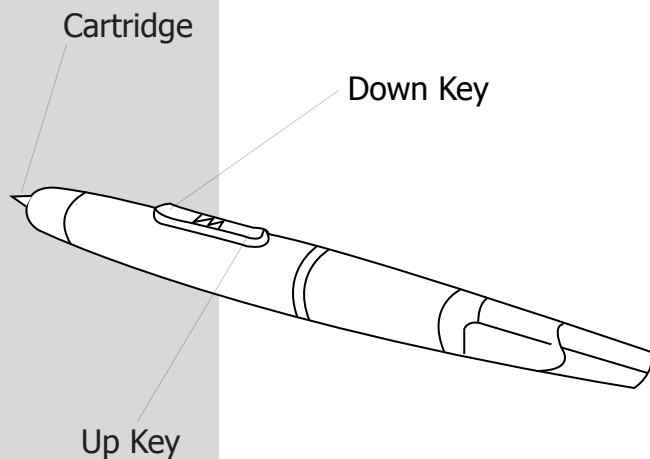

# Key Features

The Genee's Magic Pen implements the photoelectricity technology to allow you write on any normal CRT screen directly. Its hardware design takes both regular and professional users' requirements into consideration and offers the following features:

- Writing Pen: A cord connects the pen to the controller to provide the most convenient maintenance and effectively prevent the pen's loss and damage from dropping on the ground.
  - Writes on any 15"-21" CRT monitor, no additional equipment necessary.
  - Visible status indicator: Displays the pen's working status. It gives the first warning to the user whenever something goes wrong.
  - Modularized design: Makes future system update more feasible and flexible.
- Genee's Magic Pen will offer overall integrated digital solutions to your presentation needs from writing panel, visual presenter to central control system in the future. All products will be modularized designed so that customers can purchase modules to assembly their own systems.
- Two key-presses on the writing pen allows the pen to function as a mouse.